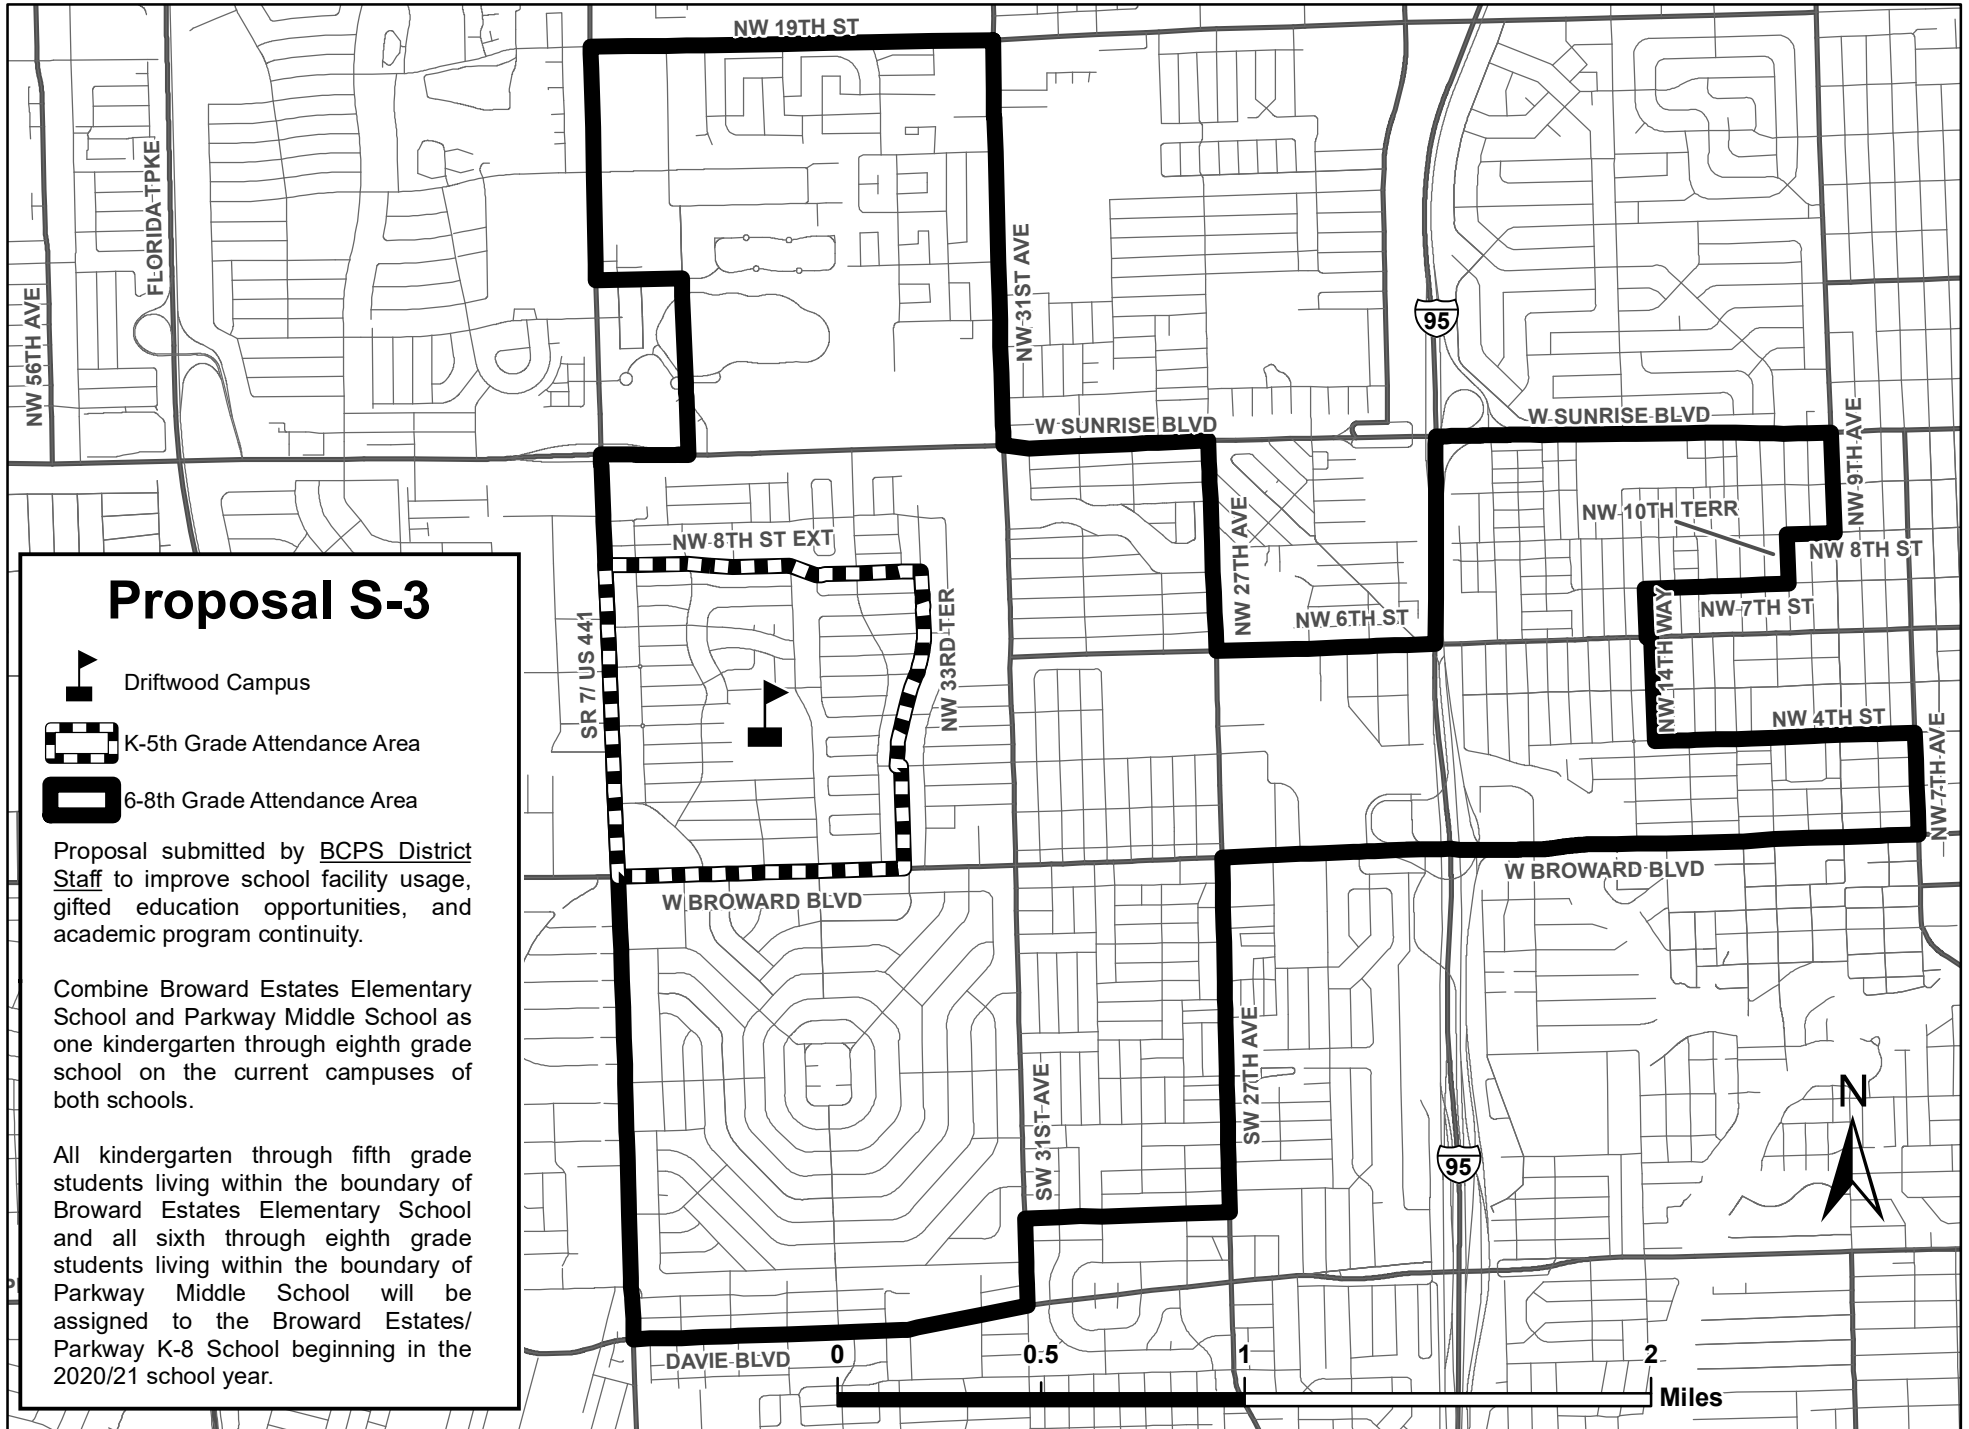

BCPS District Staff Proposal 3: Broward Estates/ Parkway K-8

Proposal S-3

 Driftwood Campus

 K-5th Grade Attendance Area

 6-8th Grade Attendance Area

Proposal submitted by BCPS District Staff to improve school facility usage, gifted education opportunities, and academic program continuity.

Combine Broward Estates Elementary School and Parkway Middle School as one kindergarten through eighth grade school on the current campuses of both schools.

All kindergarten through fifth grade students living within the boundary of Broward Estates Elementary School and all sixth through eighth grade students living within the boundary of Parkway Middle School will be assigned to the Broward Estates/ Parkway K-8 School beginning in the 2020/21 school year.